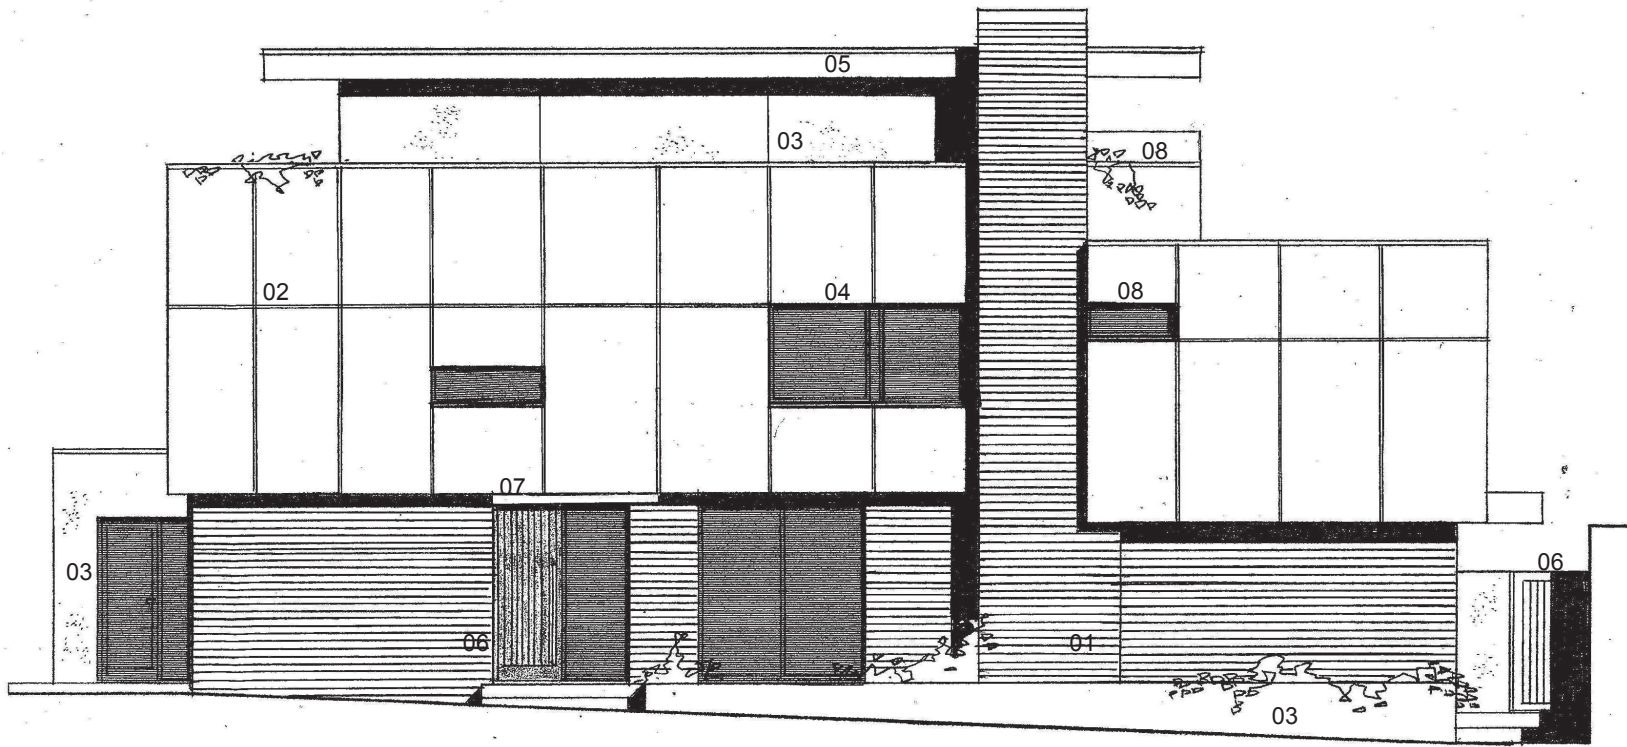

**LEGEND**

- 01 Grey/brown multi facing brick
- 02 Red brown porcelain stone cladding
- 03 White through colour render
- 04 Aluminium framed windows/glazed doors with bronze grey polyester coated finish
- 05 Aluminium roof edge detail with light grey and white polyester coated finish
- 06 Hardwood entrance door and gate
- 07 Metal/glass entrance canopy
- 08 Obscured glass
- 09 Stained timber cladding

West Elevation

East Elevation

Project: **87 COTTENHAM PARK ROAD**  
**LONDON, SW20 0DR**

**mkrarchitects**

Title: **Proposed Side Elevation** Page 213

Scale: 1:100

The Studio 57 Somerset Road London SW19 5HT