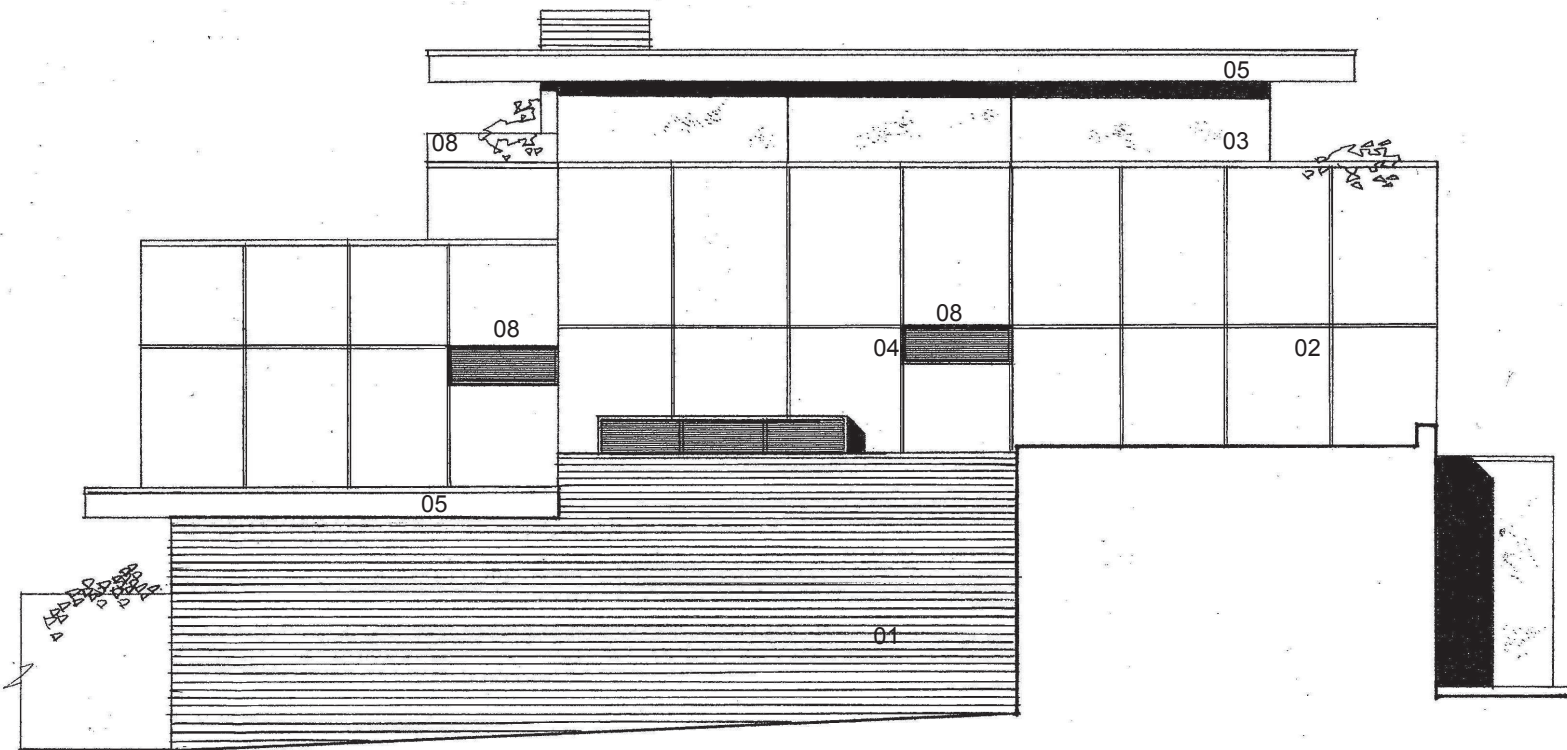

**LEGEND**

- 01 Grey/brown multi facing brick
- 02 Red brown porcelain stone cladding
- 03 White through colour render
- 04 Aluminium framed windows/glazed doors with bronze grey polyester coated finish
- 05 Aluminium roof edge detail with light grey and white polyester coated finish
- 06 Hardwood entrance door and gate
- 07 Metal/glass entrance canopy
- 08 Obscured glass
- 09 Stained timber cladding

West Elevation

East Elevation

Project: **87 COTTENHAM PARK ROAD**  
**LONDON, SW20 0DR**

**mkrarchitects**

Title: **Proposed Side Elevation** Page 213

Scale: 1:100

The Studio 57 Somerset Road London SW19 5HT